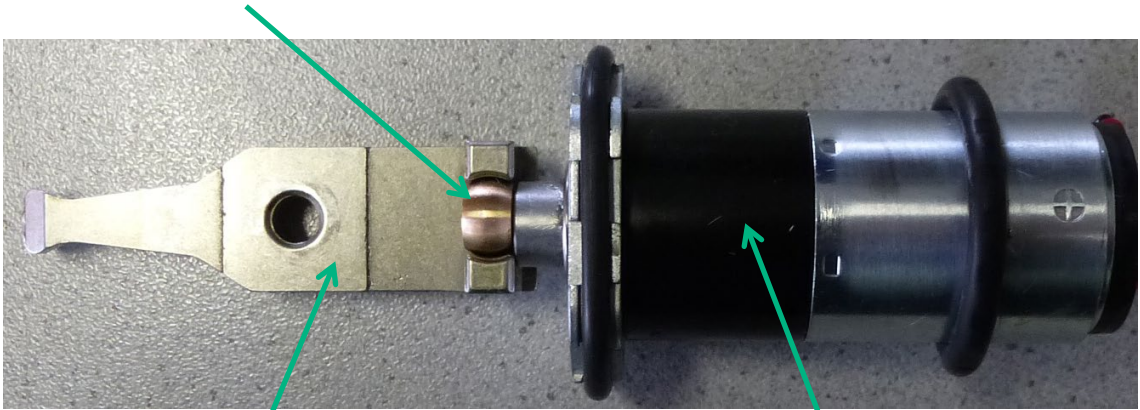

GT200802 UPPER CASE

GT200820 LOWER CASE WITH
BOLT

TA004639 SCREW FLAT HEAD

GT200809 SEAL FOAM

TA012134 WASHER DIN 988
5,0 X 10,0 X 0,2

GT200874 LOCKING WASHER

spare part list: GT206 Favorita CL

GT300305 CALOTTE

GT200315 LEVER

GT200890 ENGINE PACKED

GT200850 PCB

TA013521 O-RING 23X3,6

TA013522 O-RING 30X2,65

TA012334 PRESSURE SPRING

spare part list: GT206 Favorita CL

TA012170 MAINS CABLE
EUROPEAN