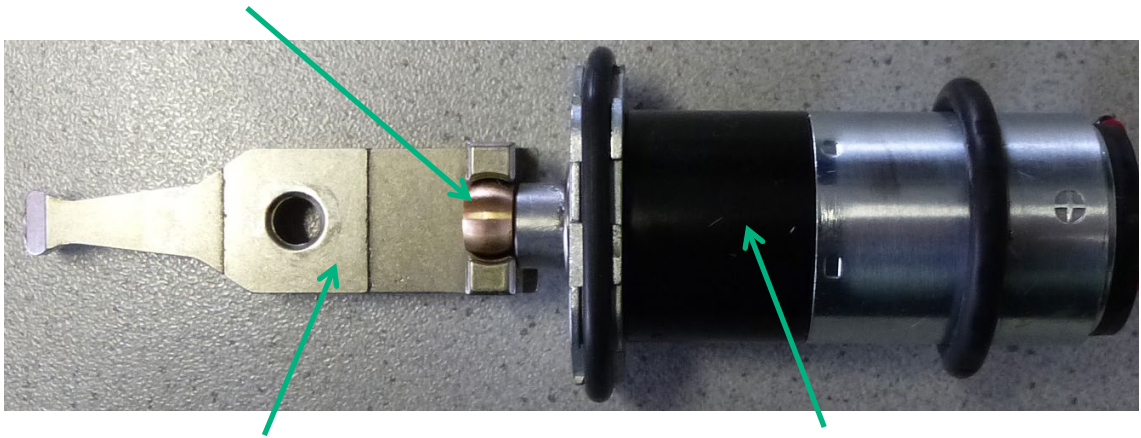

spare part list: GT208 Favorita CL Hybrid

GT207 ADAPTER INCL POWER  
SUPPLY+ PLUG UK ( yellow ),  
US/Japan ( blue ),  
Australia ( red )

GT200245 SWITCH FIXATION

GT200248 SLIDE SWITCH

GT200249 SWITCH CONTACT

GT104415 DOVETAIL

GT200316 LOCKING LEVER

spare part list: GT208 Favorita CL Hybrid

GT200802 UPPER CASE

GT200820 LOWER CASE WITH  
BOLT

TA013517 TORX SCREW

GT200809 SEAL FOAM

TA012134 WASHER

GT200874 LOCKING WASHER

spare part list: GT208 Favorita CL Hybrid

GT300305 CALOTTE

GT200315 LEVER

GT200890 ENGINE PACKED

GT200850 PCB

TA013521 O-Ring 32x3,6

TA013522 O-Ring  
30x2,65