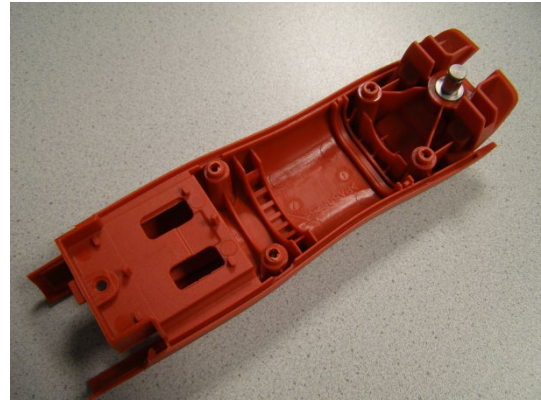

spare part list: GT306 FAV5 CL

GT201 BATTERY TO CLIPPER

GT200245 DEVICE WITH NOTCHES FOR SWITCH

GT200248 DEVICE OF PUSH FOR SWITCH

GT200249 BUTTON OF CONTACTS

GT206819 SUITECASE and TA013439 STICKER FAV CL FOR SUITCASE

GT105415 CUTTER BUTT HINGE FOR REPLACEMENT

spare part list: GT306 FAV5 CL

GT300802 UPPER CASE

GT300801 LOWER CASE WITH
BUTTON

TA004637 DISKS UNDERNEATH
WORM WHEEL

GT300224 OIL FELT F/RIGHT &
LEFT ARM 12x9

GT104225 FELT DISK F/TOP
HOUSING

TA003820 LOCKING WASHER
F/OSCILLATING ARM

spare part list: GT306 FAV5 CL

GT300305 CALOTTE

GT300880 LEVER

GT300890 PACKED ENGINE

GT200850 COMPLETE ASSEMBLY
PLAN OF THE SWITCH

TA013521 RING O 23X3,6

TA013522 RING O 30X2,65