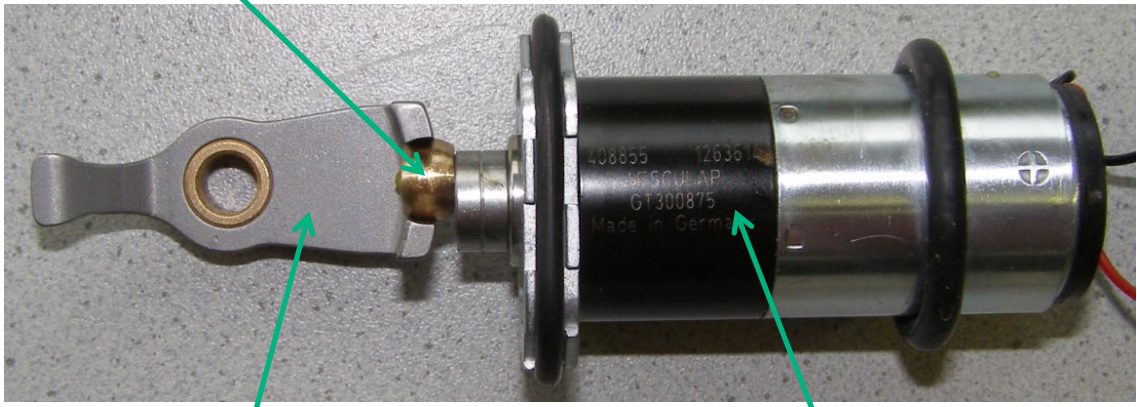

spare part list: GT306 FAV5 CL

GT201 BATTERY TO CLIPPER

GT200245 DEVICE WITH NOTCHES FOR SWITCH

GT200248 DEVICE OF PUSH FOR SWITCH

GT200249 BUTTON OF CONTACTS

GT206819 SUITECASE and TA013439 STICKER FAV CL FOR SUITCASE

GT105415 CUTTER BUTT HINGE FOR REPLACEMENT

spare part list: GT306 FAV5 CL

GT300802 UPPER CASE

GT300801 LOWER CASE WITH
BUTTON

TA004637 DISKS UNDERNEATH
WORM WHEEL

GT300224 OIL FELT F/RIGHT &
LEFT ARM 12x9

GT104225 FELT DISK F/TOP
HOUSING

TA003820 LOCKING WASHER
F/OSCILLATING ARM

spare part list: GT306 FAV5 CL

GT300305 CALOTTE

GT300880 LEVER

GT300890 PACKED ENGINE

GT200850 COMPLETE ASSEMBLY
PLAN OF THE SWITCH

TA013521 RING O 23X3,6

TA013522 RING O 30X2,65