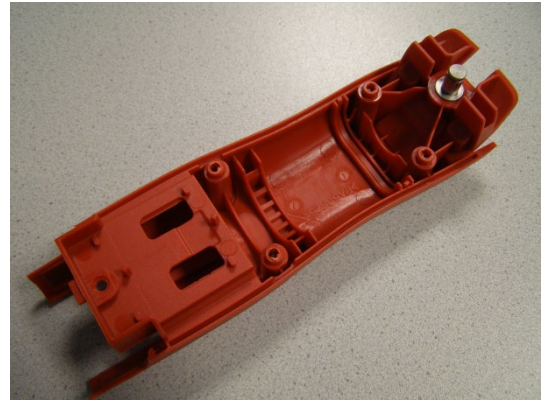

spare part list: GT308 FAV5 CL Hybrid

GT207 ADAPTER INCL POWER SUPPLY+ PLUG UK ( yellow ),  
US/Japan ( blue ),  
Australia ( red )

GT200245 DEVICE WITH NOTCHES FOR SWITCH

GT200248 DEVICE OF PUSH FOR SWITCH

GT200249 BUTTON OF CONTACTS

TA013517 SCREW

GT105415 CUTTER BUTT HINGE FOR REPLACEMENT

spare part list: GT308 FAV5 CL Hybrid

GT300802 UPPER CASE

GT300801 LOWER CASE WITH  
BUTTON

TA004637 DISKS UNDERNEATH  
WORM WHEEL

GT300224 OIL FELT F/RGHT &  
LFT ARM 12x9

GT104225 FELT DISK F/TOP  
HOUSING

TA003820 LOCKING WASHER  
F/OSCILATNG ARM

spare part list: GT308 FAV5 CL Hybrid

GT300305 CALOTTE

GT300880 LEVER

GT300890 PACKED ENGINE

GT200850 COMPLETE ASSEMBLY  
PLAN OF THE SWITCH

TA013521 RING O 23X3,6

TA013522 RING O 30X2,65

TA013499 TORX-SCREW M3x16  
TX 8.8 VZ