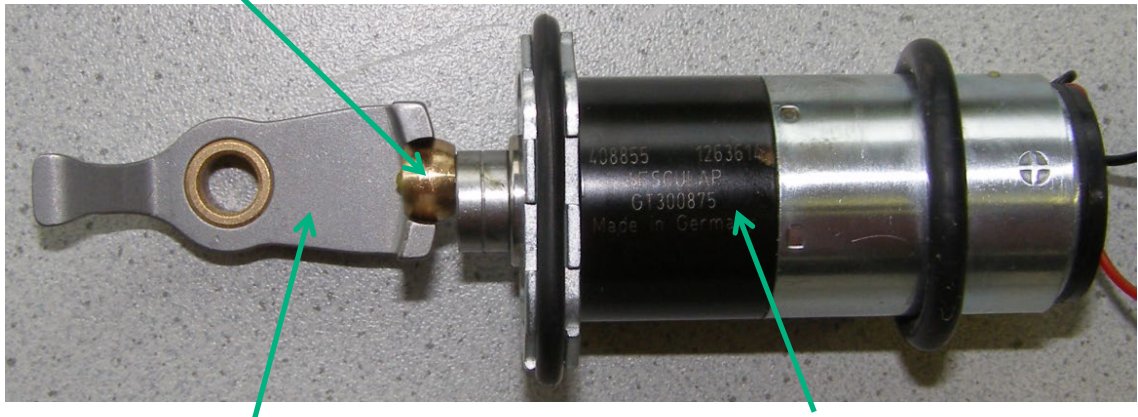

GT200249 BUTTON OF CONTACTS

TA013517 SCREW

GT105415 CUTTER BUTT HINGE FOR REPLACEMENT

spare part list: GT308 FAV5 CL Hybrid

GT300802 UPPER CASE

GT300801 LOWER CASE WITH  
BUTTON

TA004637 DISKS UNDERNEATH  
WORM WHEEL

GT300224 OIL FELT F/RGHT &  
LFT ARM 12x9

GT104225 FELT DISK F/TOP  
HOUSING

TA003820 LOCKING WASHER  
F/OSCILATNG ARM

spare part list: GT308 FAV5 CL Hybrid

GT300305 CALOTTE

GT300880 LEVER

GT300890 PACKED ENGINE

GT200850 COMPLETE ASSEMBLY  
PLAN OF THE SWITCH

TA013521 RING O 23X3,6

TA013522 RING O 30X2,65

TA013499 TORX-SCREW M3x16  
TX 8.8 VZ