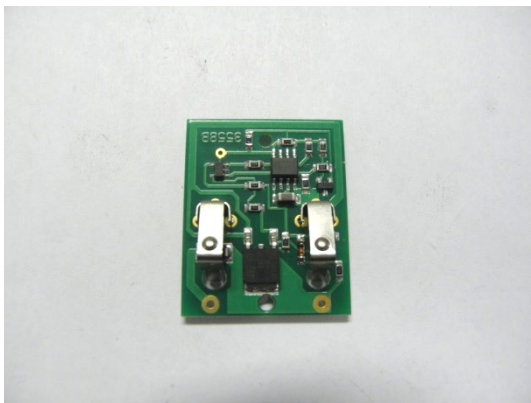

spare part list: GT308 FAV5 CL Hybrid

GT207 ADAPTER INCL POWER SUPPLY+ PLUG UK ( yellow ),  
US/Japan ( blue ),  
Australia ( red )

GT200245 DEVICE WITH NOTCHES FOR SWITCH

GT200248 DEVICE OF PUSH FOR SWITCH

GT200249 BUTTON OF CONTACTS

TA013517 SCREW

GT105415 CUTTER BUTT HINGE FOR REPLACEMENT

spare part list: GT308 FAV5 CL Hybrid

GT300802 UPPER CASE

GT300801 LOWER CASE WITH  
BUTTON

TA004637 DISKS UNDERNEATH  
WORM WHEEL

GT300224 OIL FELT F/RGHT &  
LFT ARM 12x9

GT104225 FELT DISK F/TOP  
HOUSING

TA003820 LOCKING WASHER  
F/OSCILATNG ARM

spare part list: GT308 FAV5 CL Hybrid

GT300305 CALOTTE

GT300880 LEVER

GT300890 PACKED ENGINE

GT200850 COMPLETE ASSEMBLY  
PLAN OF THE SWITCH

TA013521 RING O 23X3,6

TA013522 RING O 30X2,65

TA013499 TORX-SCREW M3x16  
TX 8.8 VZ