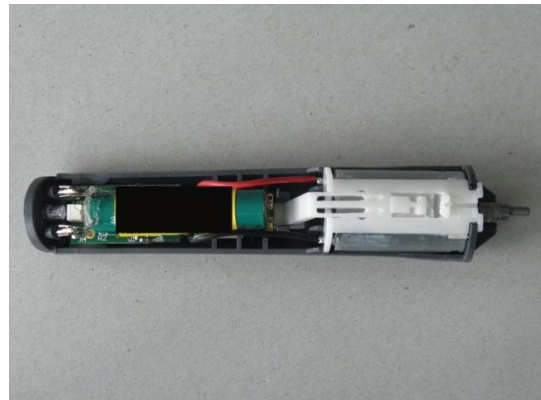

spare part list: GT415 / GT415G Exacta

GT608 BLADE W GT608270 SCREW

GT415250 SET COMB

GT415802 ELEMENT OF THE CASE WITH BUTTON

GT415875 COMPLETE INTERNAL SUPPORT

GT415890 charging station with power plug EU/AU/UK/USA/JP

GT410805 BRUSH OF CLEANING

spare part list: GT415 / GT415G Exacta

TA013899 ALLEN KEY SW 2

GT420850 ADAPTER UK