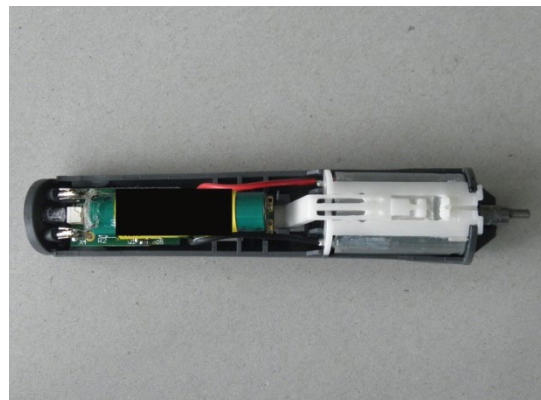

spare part list: GT420 / GT420G Isis

GT608 BLADE W GT608270 SCREW

GT415250 SET COMB

GT420802 ELEMENT OF THE CASE
GREEN IMPRESSION

GT415875 COMPLETE INTERNAL
SUPPORT

GT415890 charging station with
power plug EU/AU/UK/USA/JP

GT410805 BRUSH OF
CLEANING

spare part list: GT420 / GT420G Isis

TA013899 ALLEN KEY SW 2

GT420850 ADAPTER UK