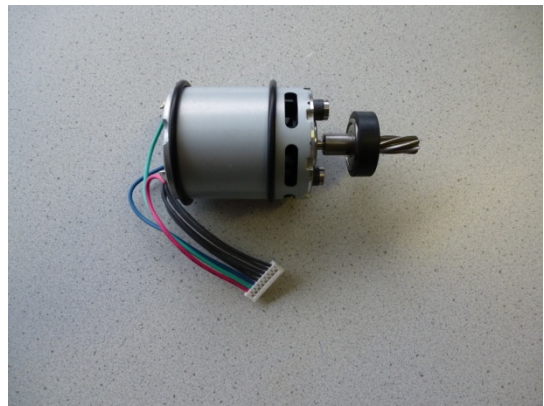

spare part list: GT814/GT816 Econom CL for horse

GT367812 Spur gear

GT367200 Cutter head housing

GT367201 Rocker

GT367202 Vibratory spring blade

GT367203 Sleeve

GT367205 Regulating screw

spare part list: GT814/GT816 Econom CL for horse

GT367207 Cylinder screw

GT367802 Spacer peace, left

GT367803 Spacer peace, right

GT610405 Nut

GT610304 Rocker

GT610307 Spring link

spare part list: GT814/GT816 Econom CL for horse

TA008295 Screw shaft

TA010017 Screw M4x16

TA005091 Screw flat head M5x16

TA007765 Screw M3x8

GT801 Li-Io-batterie

GT803 Charger

spare part list: GT814/GT816 Econom CL for horse

GT800215 PT-Screw

GT800240 Ring o engine

GT800249 Switch

GT800895 engine compl- packed

GT800222 Spring clip

GT800819 Hard case

spare part list: GT814/GT816 Econom CL for horse

TA013898 Case sticker

GT800855 Circuit board

GT800841 Lower case