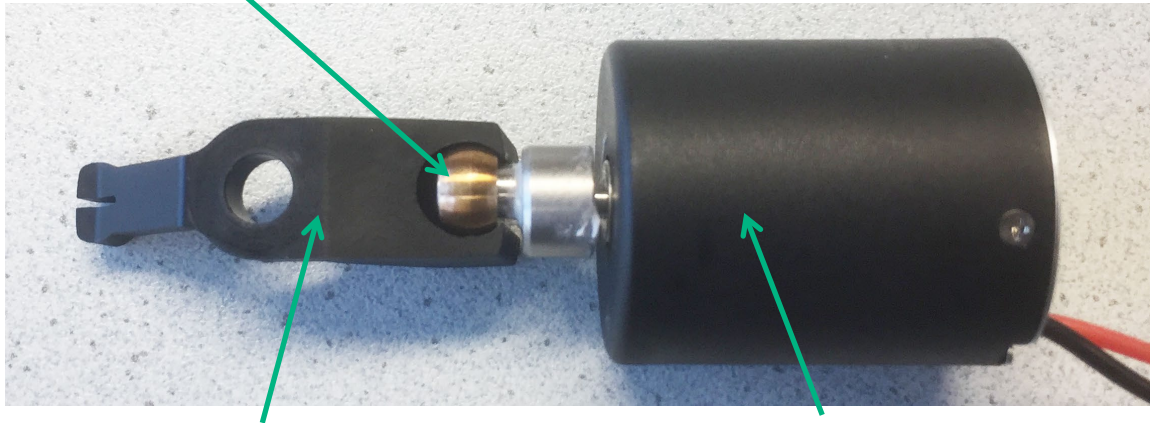

spare part list: XT434-SR/XT436-SR Durati

GT300305 calotte

XT430308 lever

XT430890 motor packed