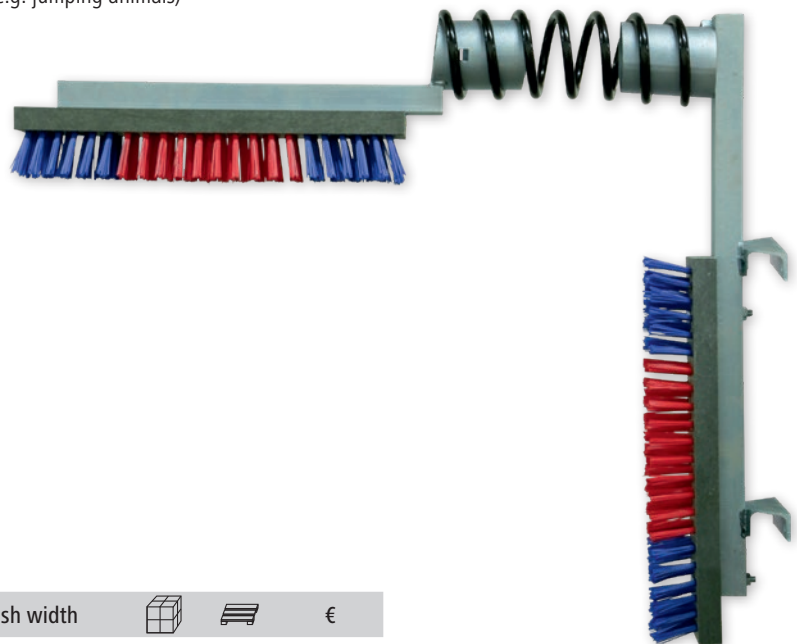

Ref. no.	Colour	Brush length	Brush width			€
29325	blue / red	50 cm	10 cm	1	24	

Ref. no.	Description	Length	Width			€
29302	Spare Brush	50 cm	10 cm	1/2	200	
29326	Top with spring without brush			1/2	24