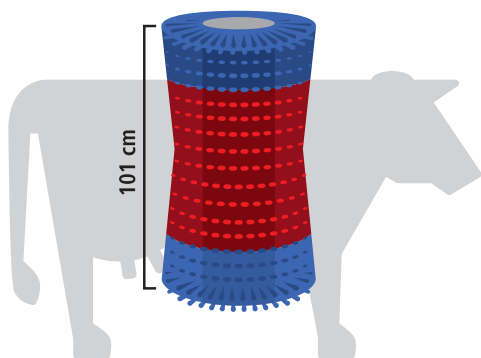

a quality product developed and produced by Kerbl

Technical data	18840
Voltage	230 V
Mains frequency	50 - 60 Hz
Power	120 W
Speed	27 rpm
Weight	40 kg
Protection class	IP54
Brush length	470 mm
Ø brush	250 mm
Bristle material	Polyamide

Ref. no.	Colour	Width	Depth	Height		€
18840	red / blue	30 cm	106 cm	135 cm	1	

Ref. no.	Description	suitable for		€
18841	Spare Brush HAPPYCOW MiniSwing	18840	1	

MaxiSwing

suitable for fully-grown cattle