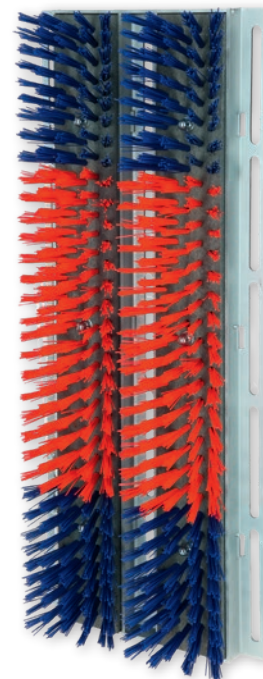

Scratch Brush HAPPYCOW Bully

- allows breed-specific scrubbing of head and body sides
- very robust construction made of hot-dip galvanised steel, designed for bull fattening
- flexible mounting on stalls or walls
- height-adjustable and flexible mounting, thanks to integrated slotted holes
- high-quality, resistant bristles
- replaceable brush bars
- brush back made from 100 % recycling material
- suitable for Cattle Feed Animal Well-Being initiative
- mounting set for stalls optionally available

Made in Germany

Ref. no.	Colour	Width	Height	Bristle material			€
293130	red / blue	30 cm	90 cm	Polyamide	1	10	

Ref. no.	Description	Colour	Material	Width	Height		€
293130-2	Brush for Scratching Brush HAPPYCOW Bully	red / blue		15 cm	90 cm	1	
293151	Stabling mounting kit 2"		hot-dip galvanised metal			1/6	
293152	Stabling mounting kit 2 1/2"		hot-dip galvanised metal			1/6	

Scratch Plate

- for coat care
- simple and inexpensive
- very robust construction made of hot-dip galvanised steel, designed for bull fattening
- durable and easy care
- scratching surface 90 x 30 cm
- flexible mounting on stalls or walls
- height-adjustable and flexible mounting, thanks to integrated slotted holes
- mounting set for stalls optionally available
- suitable for Cattle Feed Animal Well-Being initiative

New product

NEW