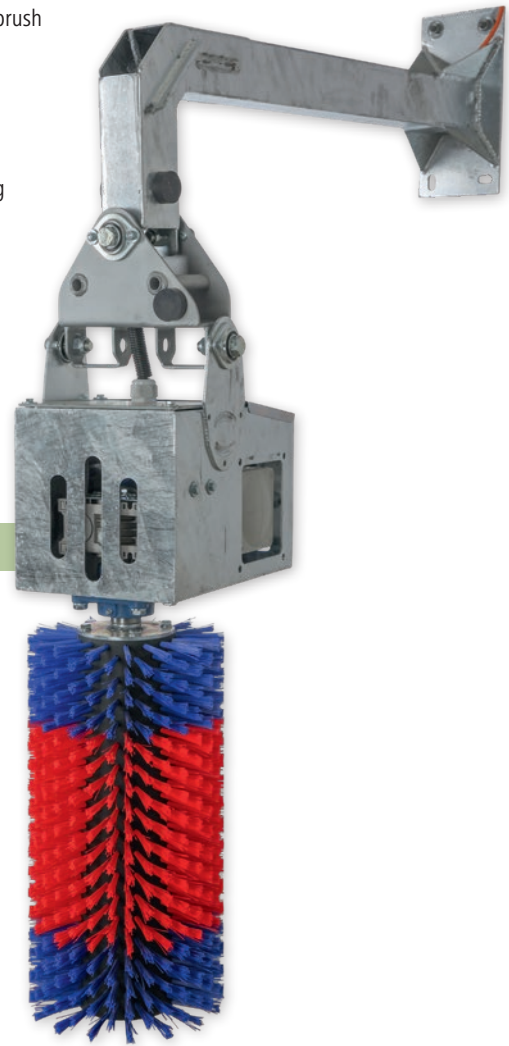

Cattle Brush HAPPYCOW MiniSwing

Made in Germany

The vertical pendulum brush reaches almost any body part, head and rump especially are thoroughly cleaned. The HAPPYCOW MiniSwing scratch brush is suitable for calves from 2 months of age and adult goats.

- the HAPPYCOW Swing series is automatically activated by the animals slightly deflecting the brush
- high-quality bristles ensure a long service life
- optimised brushes ensure that animals are happy to use them
- Continuous lubrication of the gear over the machine's entire lifetime
- intelligent electronics for fault-free and low-maintenance operation
- the changing direction of the brush after ever activation ensures even wear of the brushes
- the torque safety shutdown stops the brush when it encounters too much resistance, ensuring safety in the barn
- plug ready for connection to 230 V socket
- all steel parts are hot dip galvanised