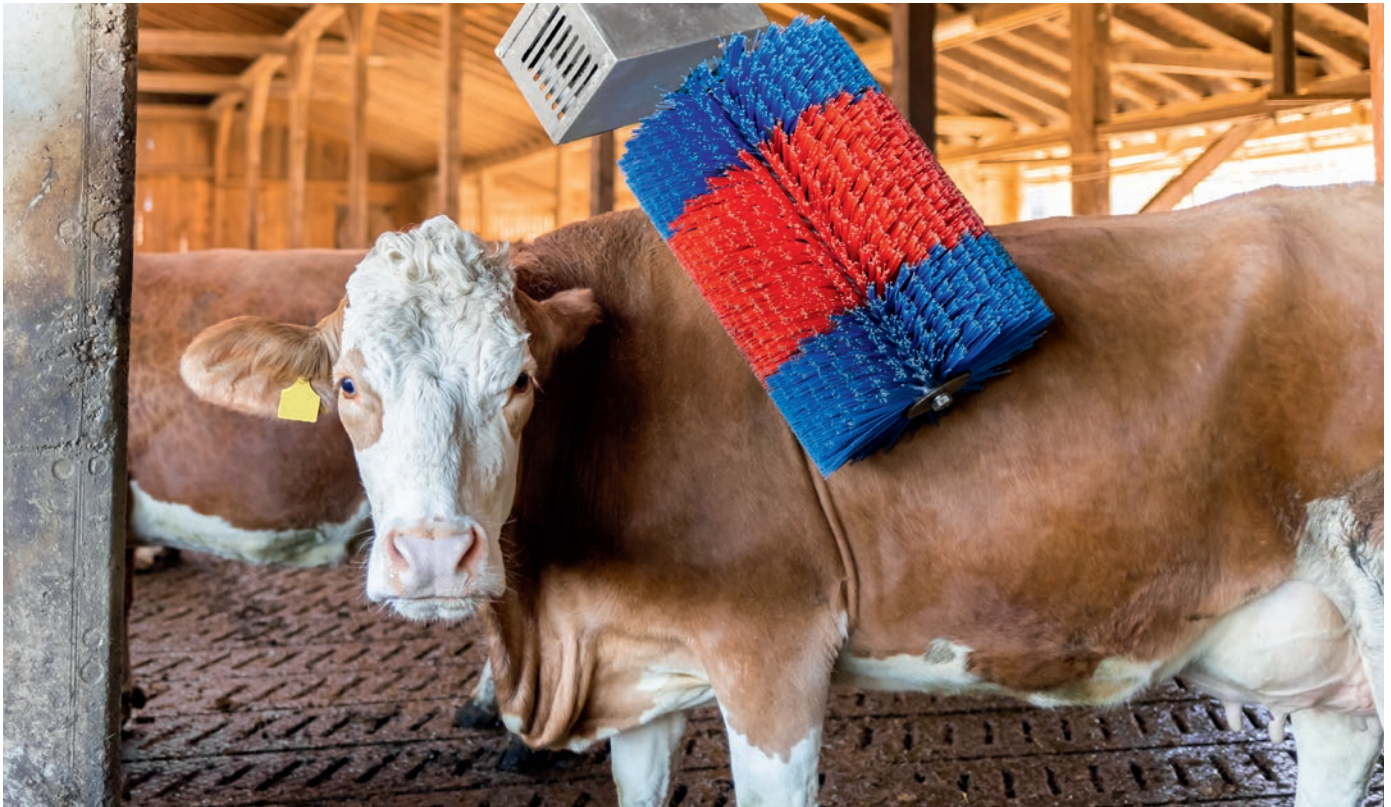

## Cattle Brush HAPPYCOW MaxiSwing

The special arrangement of the brush in the vertical direction makes the cleaning of the coat at the torso and head easier. The brush is accessible from all sides and rotates in every direction and nearly every angle, so each part of the animal's body can be reached. Furthermore, there is no risk of jumping up as with horizontal brushes!

- the HAPPYCOW Swing series is automatically activated by the animals slightly deflecting the brush
- high-quality bristles ensure a long service life
- optimised brushes ensure that animals are happy to use them
- Continuous lubrication of the gear over the machine's entire lifetime
- intelligent electronics for fault-free and low-maintenance operation
- control with clearly visible display to indicate the operating status
- variable setting options for brush running time (10 - 300 s)
- the changing direction of the brush after ever activation ensures even wear of the brushes
- the torque safety shutdown stops the brush when it encounters too much resistance, ensuring safety in the barn
- plug ready for connection to 230 V socket
- all steel parts are hot dip galvanised

Made in Germany

the new HAPPYCOW Swing series - developed and produced in-house by Kerbl

- The completely redesigned, patent-pending pendulum brush has a robust and maintenance-friendly construction, as well as newly designed control electronics.
- The special arrangement of brush, drive and joint unit creates an optimised contact pressure of the brush on the animal and thus ensures an efficient and comfortable brushing process.

## Cattle Brush HAPPYCOW MidiSwing

Made in Germany

The vertical pendulum brush reaches almost any body part, head and rump especially are thoroughly cleaned. The HAPPYCOW MidiSwing scratch brush is suitable for cows from 1 year of age and adult cattle.