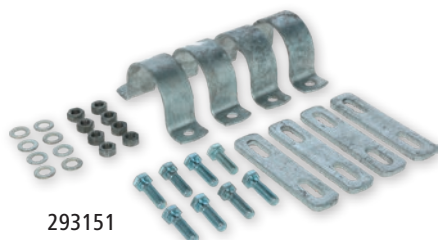

293151

Ref. no.	Width	Height	Depth			€
293150	43 cm	90 cm	4 cm	1	50	

Ref. no.	Description	Material		€
293151	Stabling mounting kit 2"	hot-dip galvanised metal	1/6	
293152	Stabling mounting kit 2 1/2"	hot-dip galvanised metal	1/6