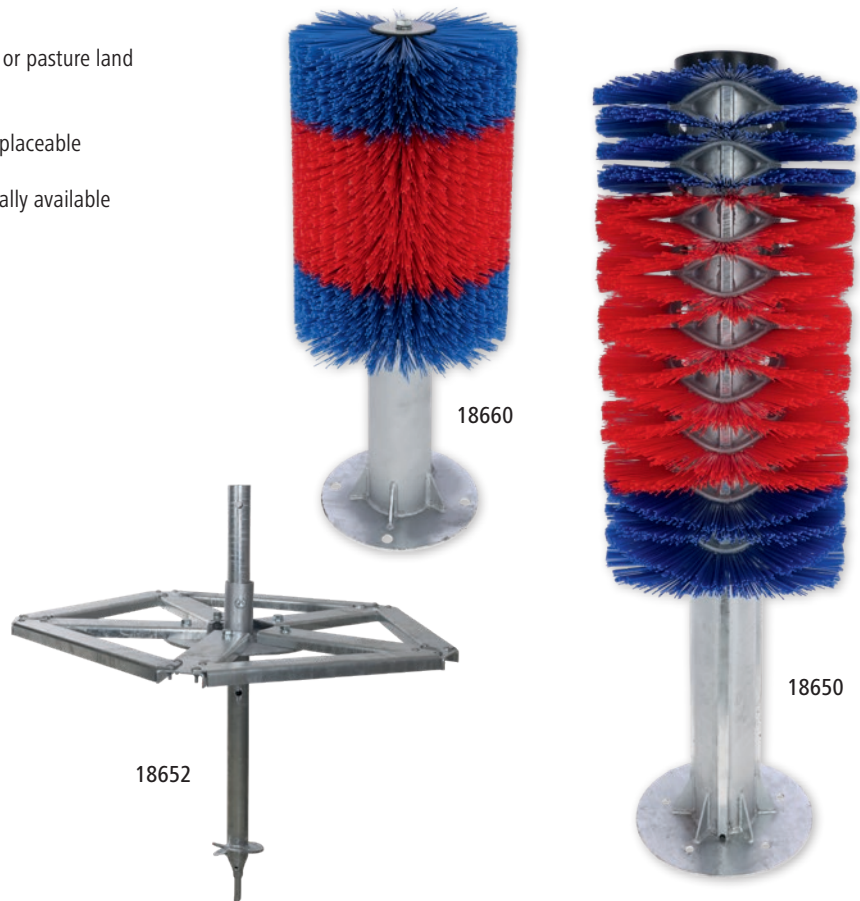

Ref. no.	Description	Colour	Height			€
18650	Maxi	red / blue	163 cm	1	2	
18660	Mini	red / blue	100 cm	1	2	

Ref. no.	Description	Colour	Material	suitable for	MOQ	Pieces / unit		€
18851	Spare Brush HAPPYCOW	red / blue		18850, 18660		1		
18652	base anchor set for post scrubber Maxi		galvanised metal	18650		1		
18651-2	Brush Rings for Post Scrubber Maxi	blue		18650	1 pack	8 / pack	1	
18651-3	Brush Rings for Post Scrubber Maxi	red		18650	1 pack	11 / pack	1