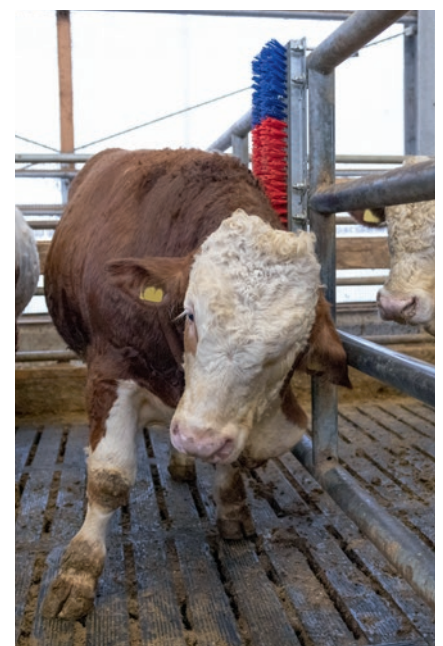

Brushes for Animals	The benefits	suitable for	Installation location
HAPPYCOW Uno	installation on half-height wall possible	adult cattle	wall, half-height wall
HAPPYCOW Duo	simultaneous brushing of back and flank	adult cattle	Wall
HAPPYCOW MaxiSwing	accessible from all sides - large brush surface	adult cattle	wall, pillar
HAPPYCOW MidiSwing	accessible from all sides	suitable for cattle older than 1 year and adult cattle	wall, pillar
HAPPYCOW MiniSwing	accessible from all sides	Calves and goats	wall, pillar
HAPPYCOW Free Maxi	low-cost and low-maintenance	Large animals	wall, pillar
HAPPYCOW FlexiSwing	low-cost and low-maintenance	adult cattle, young animals and calves from 2 months, horses	wall, pillar
Post Scrubber	Scratch Brush for Outdoor Use	cattle, calves, goats, horses, etc.	for floor/ground installation on compacted surfaces or pasture land
HAPPYCOW Bully / Scratch Plate	very robust construction, designed for bull fattening	Beef fattening	Stabling, wall
Cattle Brush Texas/Cattle Brush 29325	low-cost and low-maintenance	cattle, calves, goats, horses, etc.	wall, pillar
Scratch Brush	good value and low maintenance - minimum space requirement - flexible in use	cattle, calves, horses, etc.	wall, pillar, posts, edges, etc.
Scratch Mats	good value and low maintenance - minimum space requirement - flexible in use	cattle, calves, goats, horses, etc.	wall, pillar, posts, edges, etc.