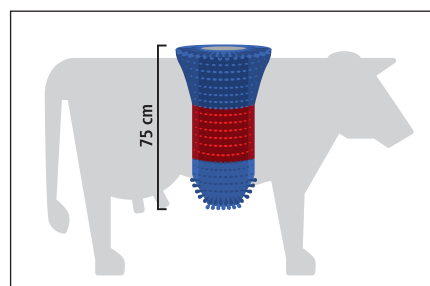

Scratch Brush HAPPYCOW FlexiSwing

HAPPYCOW FlexiSwing is the easy and price-conscious solution for increasing the wellbeing of cattle and horses. The cow brush can be easily installed outdoors or indoors and offers animals both an opportunity to scratch and keep themselves busy.

- vertical oscillating brush without power connection
- allows the animals to determine the cleaning and massage intensity themselves
- ideal counterpressure for different animal species and sizes thanks to the robust spring suspension
- suitable for indoor and outdoor use
- high-quality bristles and hot-dip galvanised steel parts guarantee a long service life
- low-cost, low-maintenance alternative to electric scratching brushes
- easy assembly
- Supplied in three packs

Included in delivery: 1 x brush unit, 1 x spring, 1 x mounting arm, 1 x instruction manual

Technical data	
Weight	42 kg
Brush length	750 mm
Ø brush	300 - 435 mm
Bristle material	Polypropylene