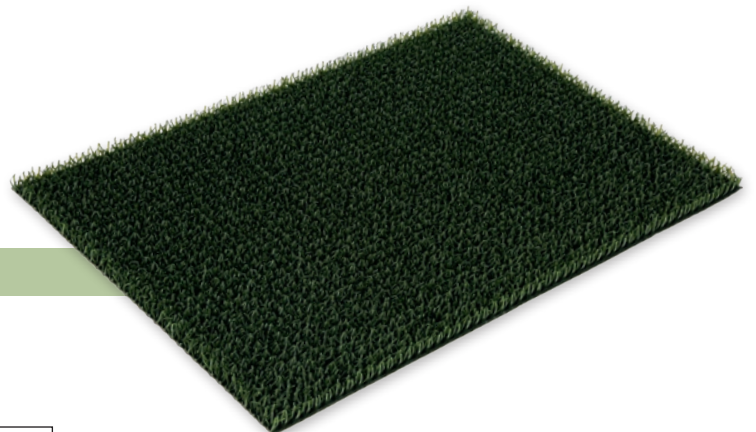

Scratch Mat

- made from natural rubber material
- mobile and soft nubs provide optimum coat care without risk of skin irritation
- rectangular shape with many mounting holes for stable mounting
- multi-functional applications such as flat on the wall or around pillars, posts or corners
- not suitable for adult cattle

32678

32689

Ref. no.	Colour	Length	Width			€
32678	black	40 cm	30 cm	1/12	240	
32689	black	60 cm	40 cm	1/6	168	

Scratch and Cleaning Mat KratzPad

the flexible mat for natural coat care - without any tools

Made in the EU

Simple, flexible and safe: the scratch and cleaning mat for horses and other animals with the skin-protecting structure. Thanks to its flexible design, can be easily installed on flat surfaces, over corners or on trees or posts.

- the mat's special structure prevents wounds and scratches to the animal, even with constant rubbing
- easy to install in stables, on fences, on tree trunks, on posts, on walls, etc.
- protects your infrastructure: nibbled box doors, damaged fence posts or nibbled tree bark can be easily avoided with the mat
- made from durable polyethylene
- not suitable for adult cattle

easy mounting with screws or nails

Can also be used as a cleaning mat:

- its resistance to chemicals means that the mat can also be used in boot disinfection baths for combined cleaning and disinfection

Ref. no.	Colour	Length	Width			€
3282838	green	40 cm	60 cm	1/10	400	
3282839	green	55 cm	90 cm	1/10	120