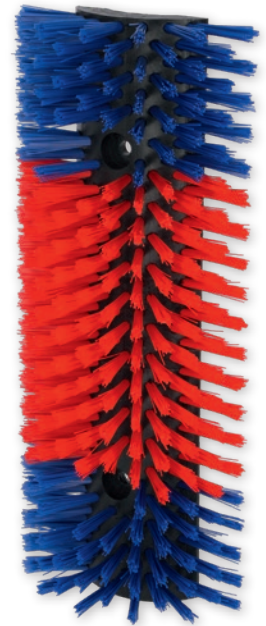

Scratch Brush

- ensures ideal fur cleaning and care
- head and throat in particular can be cleaned
- suitable for cattle and calves, horses, etc.
- various mounting options (walls, corners, stables, posts)

Made in Germany

Ref. no.	Colour	Width	Height	Depth	Bristle material	Bristle length			€
293100	red / blue	22 cm	50 cm	9 cm	Polyamide	5 cm	1	100	

Scratch Brush XL

- allows breed-specific scrubbing of head and body sides
- ensures ideal fur cleaning and care
- suitable for cattle and calves, horses, etc.
- various mounting options (walls, corners, stables, posts)

Made in Germany