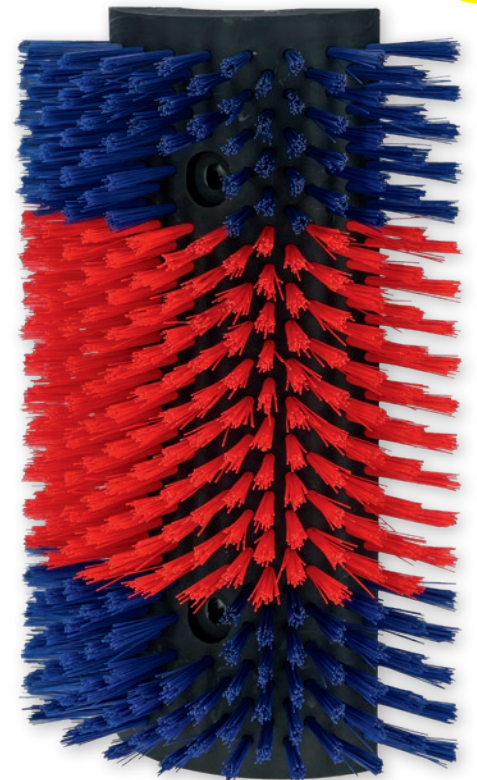

Ref. no.	Colour	Width	Height	Depth	Bristle material	Bristle length		€
293105	red / blue	32 cm	50 cm	11 cm	Polyamide	6 cm	1