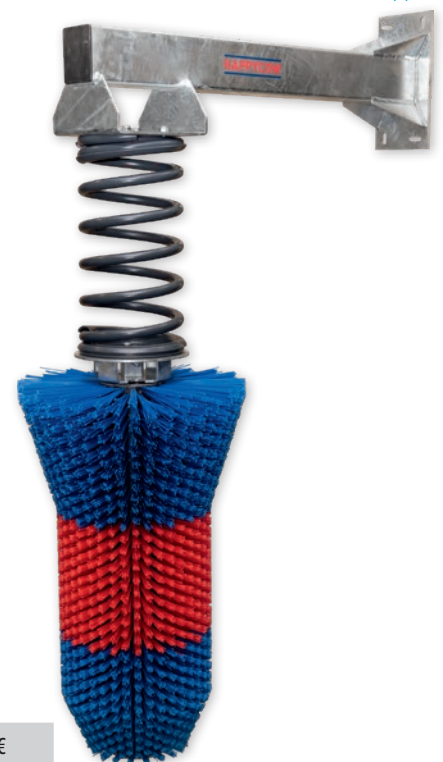

New product

NEW