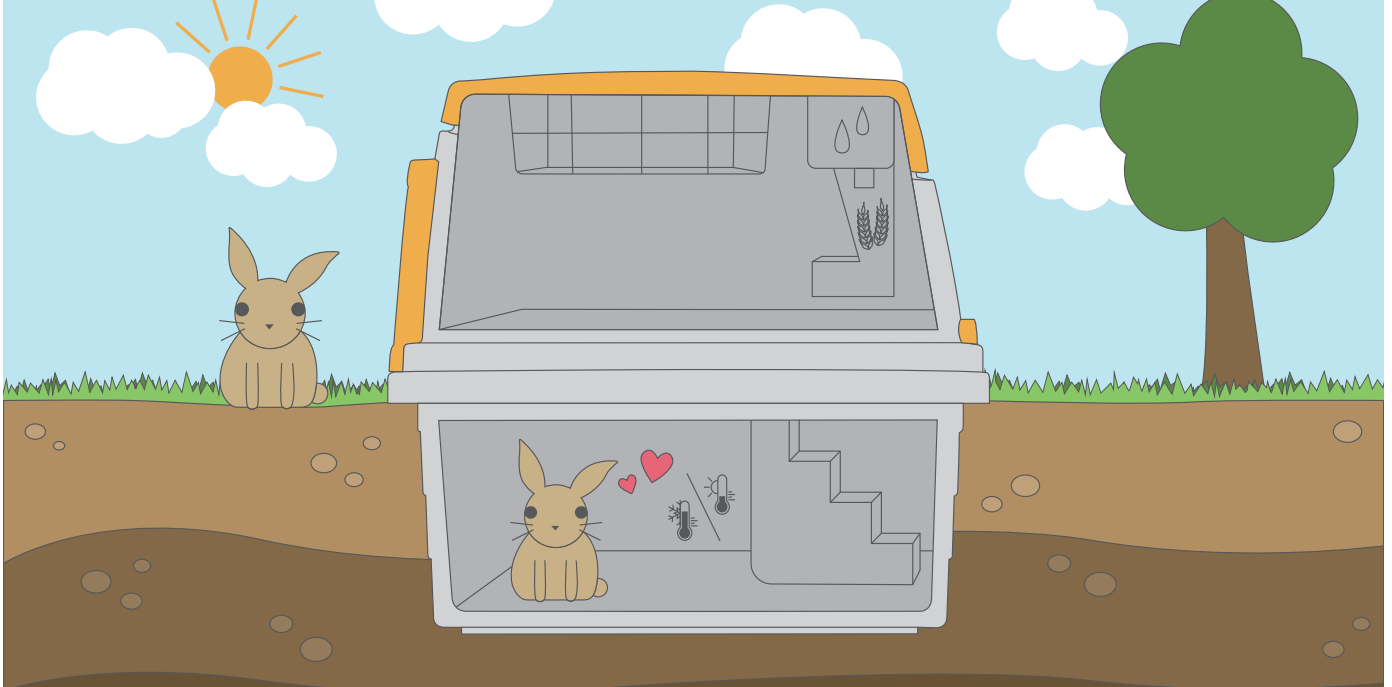

On the top floor, the hay rack, feed dispenser and water bowl cater to their every need.

The removable floor tub in the substructure makes cleaning easier.

The additional intermediate shelf allows the top section to be used as a shelter in another location or as a transport box for when you are on the move (e.g. for a visit to the vet or a trip to your holiday accommodation).

Included in the scope of delivery!

A secure home: the intelligent 4-way door can be set so that the animals can only get out, in, or in and out. A lock can also be put on the door, for example to protect them overnight, or when used as a transport box.

Weatherproof outdoor rabbit house for all-year use: by integrating the lower section into the soil, the Bunny Base always offers the ideal climate. Inside, it remains pleasantly cool in summer and protects the rabbits against cold in winter.

Flexible and practical: not only will your long-eared friends love the Bunny Base, you will too. The carefully thought-out product can be converted into a transport box with just a few moves, is super-easy to clean and can be assembled quickly thanks to the click system. All you need to do is dig out the hole in the soil.