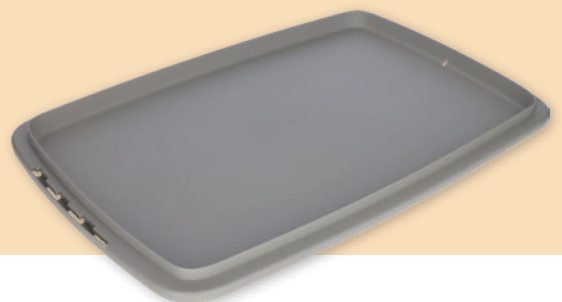

The additional intermediate shelf allows the top section to be used as a shelter in another location or as a transport box for when you are on the move (e.g. for a visit to the vet or a trip to your holiday accommodation).

Included in the scope of delivery!