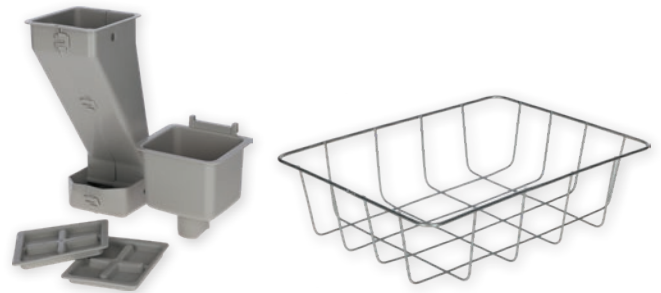

 **KERBL**
Pet

RABBIT BURROW BUNNY BASE

Rabbit Burrow Bunny Base

With the Bunny Base rabbit burrow, you can give your long-eared friends the perfect all-inclusive home: a burrow just like their natural habitat, with the luxurious upgrade of a drinking and eating area. Animals in the wild can only dream of such a den.

On the top floor, the hay rack, feed dispenser and water bowl cater to their every need.

The removable floor tub in the substructure makes cleaning easier.

The additional intermediate shelf allows the top section to be used as a shelter in another location or as a transport box for when you are on the move (e.g. for a visit to the vet or a trip to your holiday accommodation).

Flexible and practical: not only will your long-eared friends love the Bunny Base, you will too. The carefully thought-out product can be converted into a transport box with just a few moves, is super-easy to clean and can be assembled quickly thanks to the click system. All you need to do is dig out the hole in the soil.

Included in delivery: 1 x top section, 1 x bottom section (earthworks), 1 x feeding bucket (375 ml), 1 x feeder (850 ml), 1 x hay rack, 2 x steps, 1 x floor tub, 1 x additional intermediate shelf without holes (for conversion into a transport box or mobile day shelter)