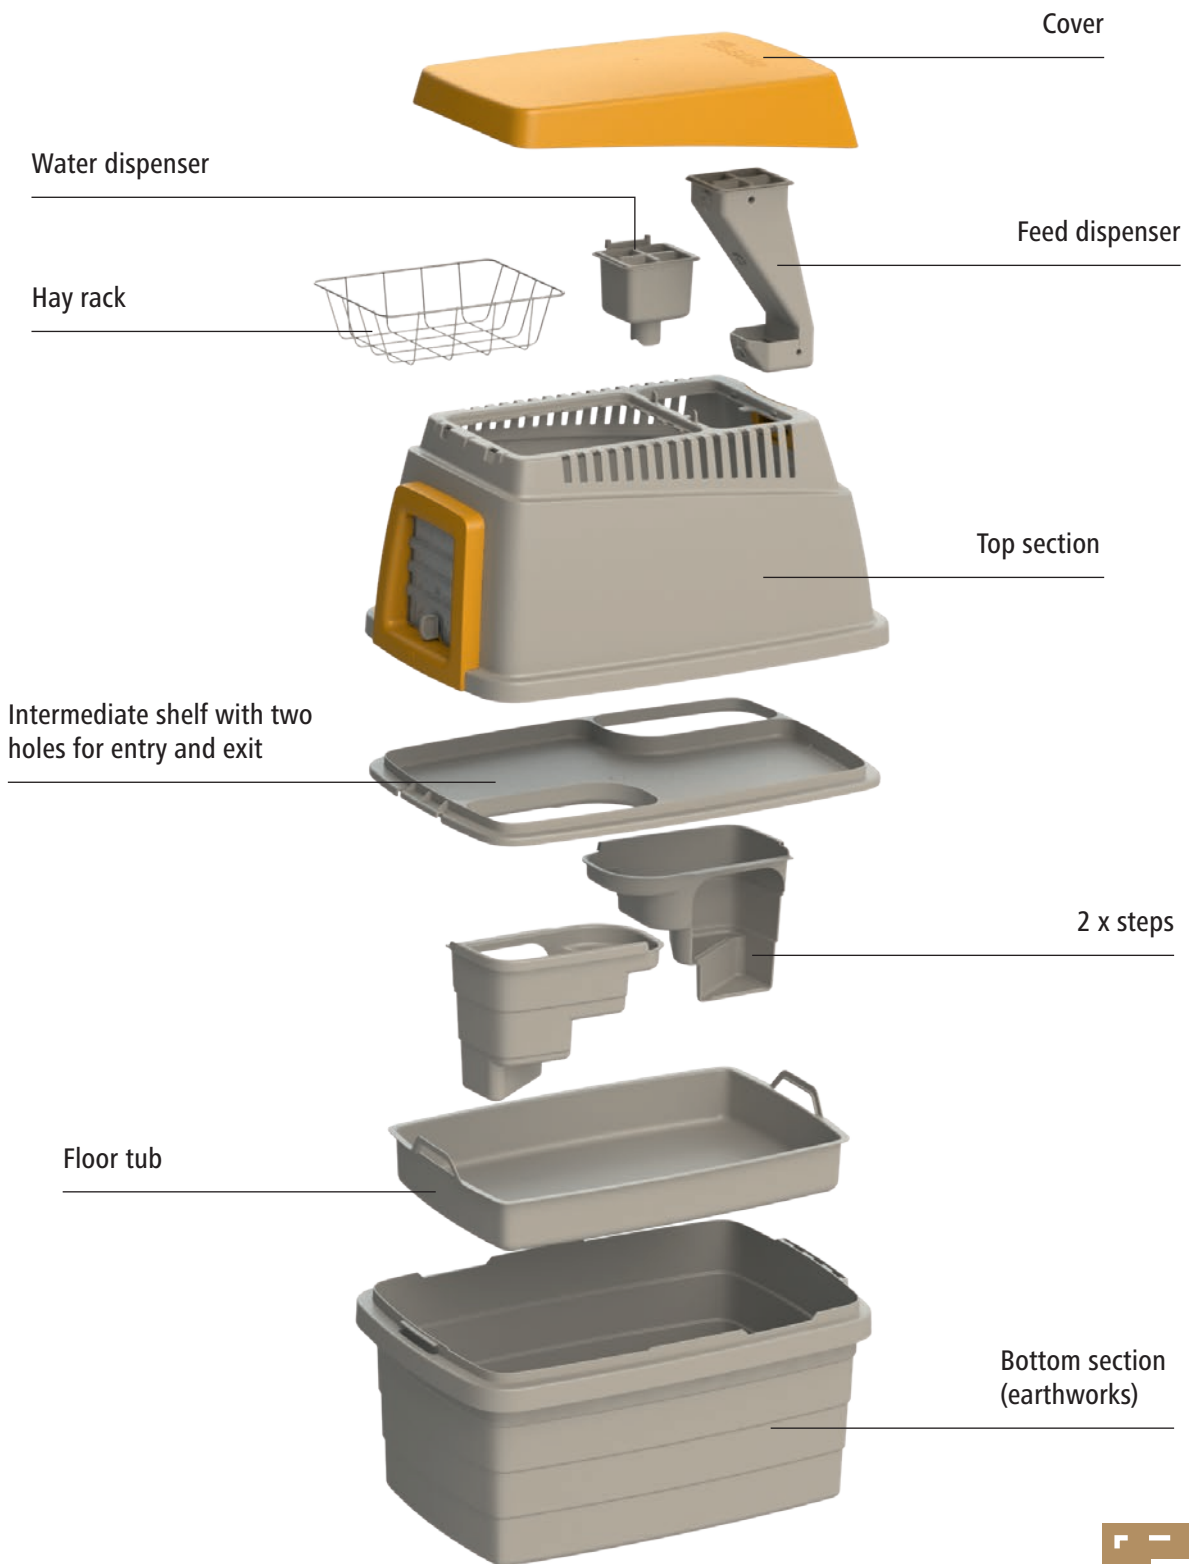

On the top floor, the hay rack, feed dispenser and water bowl cater to their every need.

The removable floor tub in the substructure makes cleaning easier.

The additional intermediate shelf allows the top section to be used as a shelter in another location or as a transport box for when you are on the move (e.g. for a visit to the vet or a trip to your holiday accommodation).

Flexible and practical: not only will your long-eared friends love the Bunny Base, you will too. The carefully thought-out product can be converted into a transport box with just a few moves, is super-easy to clean and can be assembled quickly thanks to the click system. All you need to do is dig out the hole in the soil.

- a perfect home for rabbits with an underground burrow
- no more digging: the underground part is inserted into the ground and accepted by the rabbits as their burrow
- two entrances and exits prevent competitive pressure in the cave
- pleasant climate all year round (the structure protects against heat in summer and cold in winter)
- flexible 4-way door (depending on the setting, the animals can only go out, only come in, go out and come in or the door remains closed)
- with integrated hay rack, water and food dispenser - so the rabbits are sufficiently supplied over a longer period of time
- practical 3-in-1 product: earthworks, shelter and transport box in one
- removable floor tub in the substructure makes cleaning easier
- additional intermediate shelf allows the top section to be used as a shelter in another location or as a transport box for when you are on the move (e.g. for a visit to the vet or a trip to your holiday accommodation)
- simple, quick and tool-free assembly and disassembly thanks to a sophisticated plug-in and click system - all you need to do is „dig“ a hole in the ground to bury the substructure