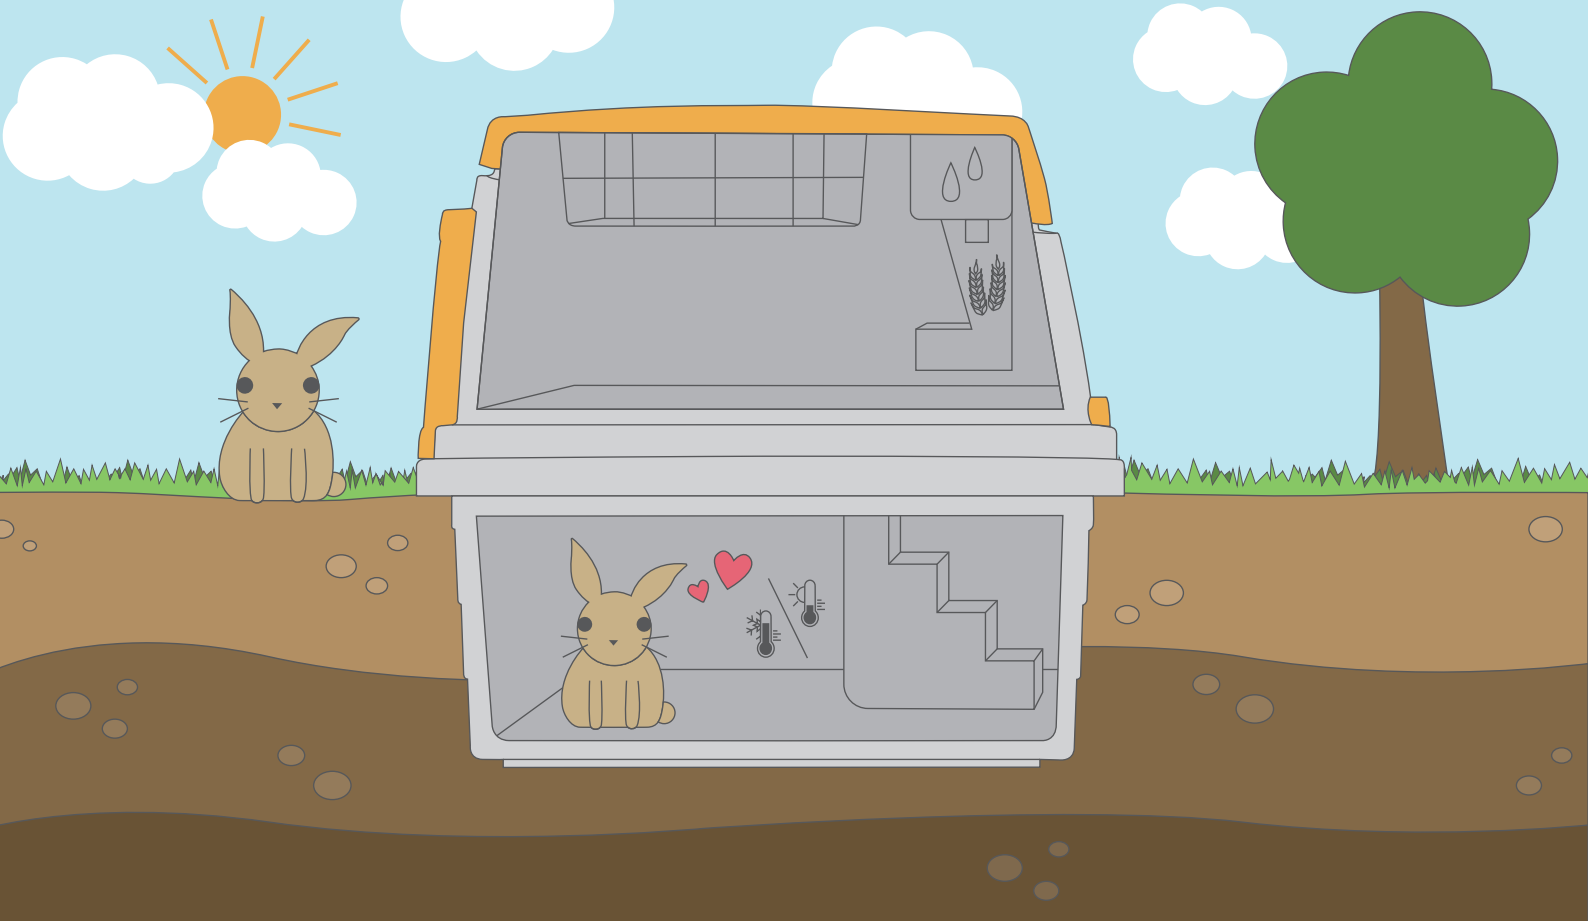

 **KERBL**
Pet

RABBIT BURROW BUNNY BASE

Rabbit Burrow Bunny Base

With the Bunny Base rabbit burrow, you can give your long-eared friends the perfect all-inclusive home: a burrow just like their natural habitat, with the luxurious upgrade of a drinking and eating area. Animals in the wild can only dream of such a den.

On the top floor, the hay rack, feed dispenser and water bowl cater to their every need.

The removable floor tub in the substructure makes cleaning easier.

The additional intermediate shelf allows the top section to be used as a shelter in another location or as a transport box for when you are on the move (e.g. for a visit to the vet or a trip to your holiday accommodation).

Weatherproof outdoor rabbit house for all-year use: by integrating the lower section into the soil, the Bunny Base always offers the ideal climate. Inside, it remains pleasantly cool in summer and protects the rabbits against cold in winter.

Flexible and practical: not only will your long-eared friends love the Bunny Base, you will too. The carefully thought-out product can be converted into a transport box with just a few moves, is super-easy to clean and can be assembled quickly thanks to the click system. All you need to do is dig out the hole in the soil.