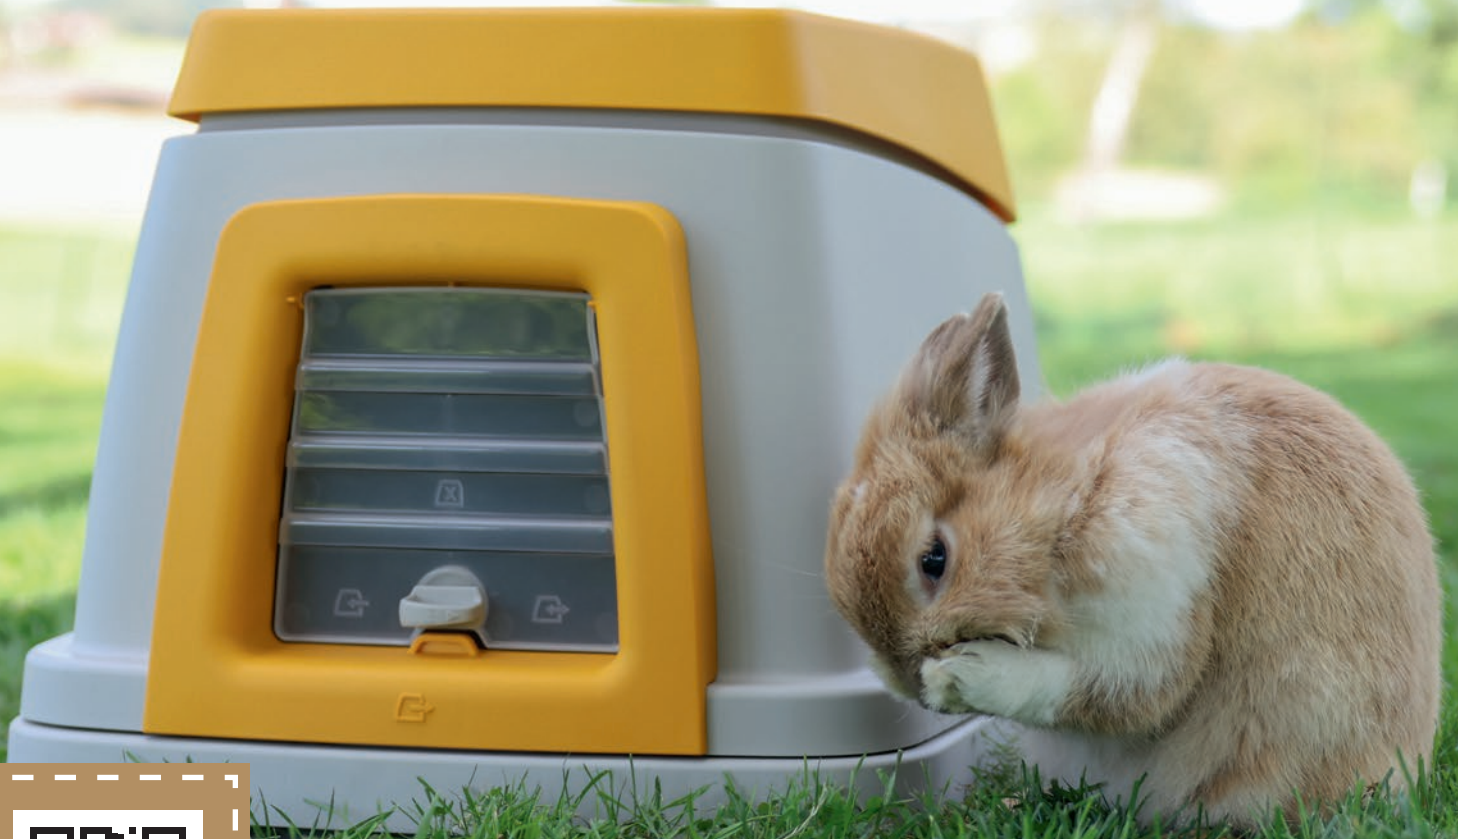

 **KERBL**
Pet

RABBIT BURROW BUNNY BASE

Rabbit Burrow Bunny Base

With the Bunny Base rabbit burrow, you can give your long-eared friends the perfect all-inclusive home: a burrow just like their natural habitat, with the luxurious upgrade of a drinking and eating area. Animals in the wild can only dream of such a den.

Weatherproof outdoor rabbit house for all-year use: by integrating the lower section into the soil, the Bunny Base always offers the ideal climate. Inside, it remains pleasantly cool in summer and protects the rabbits against cold in winter.

Flexible and practical: not only will your long-eared friends love the Bunny Base, you will too. The carefully thought-out product can be converted into a transport box with just a few moves, is super-easy to clean and can be assembled quickly thanks to the click system. All you need to do is dig out the hole in the soil.