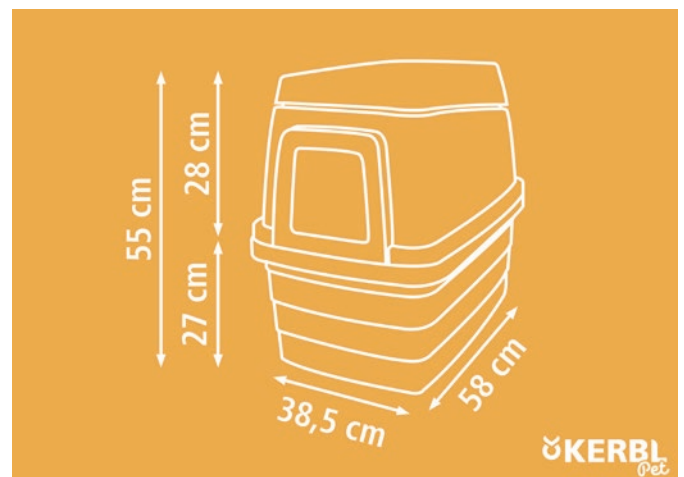

Rabbit Burrow Bunny Base

With the Bunny Base rabbit burrow, you can give your long-eared friends the perfect all-inclusive home: a burrow just like their natural habitat, with the luxurious upgrade of a drinking and eating area. Animals in the wild can only dream of such a den.

- natural space to live
- no more burrowing
- a pleasant climate all year round
- all-inclusive housing
- fast and tool-free installation