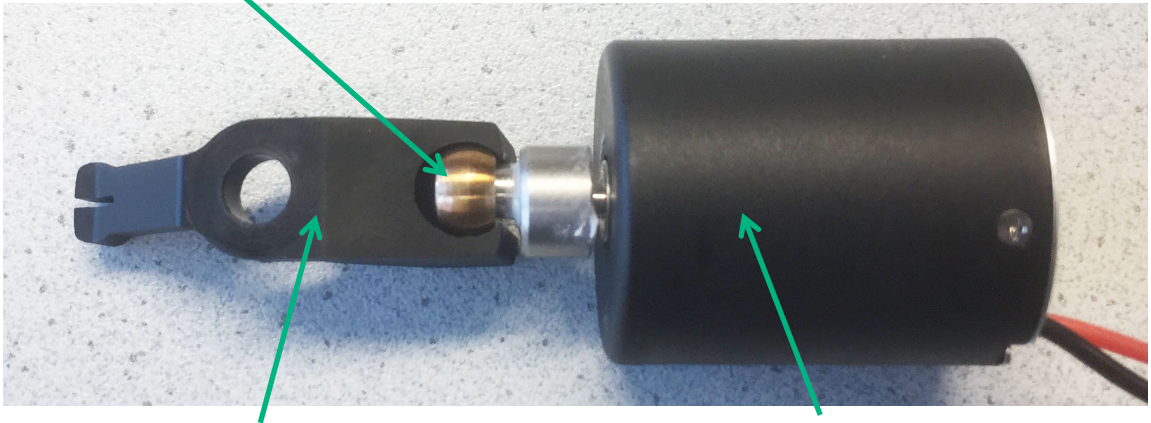

spare part list: GT444/GT446 Durati Horse

GT300305 calotte

XT430308 lever

XT430890 motor packed