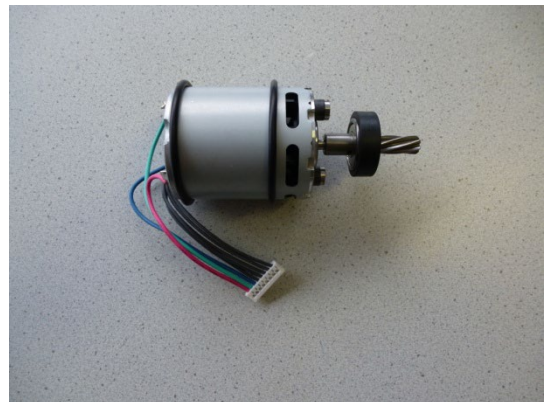

spare part list: GT804/GT806 Econom CL for cattle

GT367812 Spur gear

GT367200 Cutter head housing

GT367201 Rocker

GT367202 Vibratory spring blade

GT367203 Sleeve

GT367205 Regulating screw

spare part list: GT804/GT806 Econom CL for cattle

GT367207 Cylinder screw

GT367802 Spacer piece, left

GT367803 Spacer part, right

GT610405 Nut

GT610304 Rocker

GT610307 Spring link

spare part list: GT804/GT806 Econom CL for cattle

TA008295 screw shaft

TA010017 Screw M4x16

TA016336 screw M5 x 16 Tx 25

TA007765 Screw M3x8

GT801 Li-Io-batterie

GT803 Charger

spare part list: GT804/GT806 Econom CL for cattle

GT800215 PT-Screw

GT800240 Ring o engine

GT800249 switch **(before 11.17)**

GT804249 switch **(after 11.17)**

GT800895 Engine compl. packed

GT800222 Spring clip

GT800819 Hard case

spare part list: GT804/GT806 Econom CL for cattle

TA009222 Screwdriver